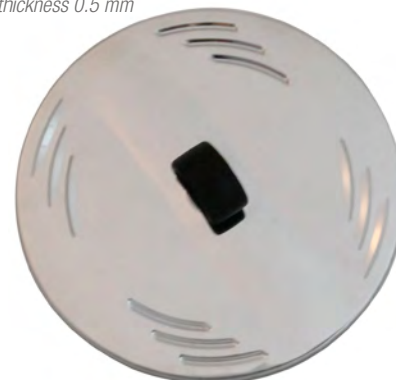

720911 COUVERCLE INOX ANTI
GRAS COLLECTION VAGUES
STAINLESS STEEL COVER / ANTI-GREASE
MODEL

007V39730/16V70

260/290 mm

P/W 271 g

Pack SACHET + CARTONNETTE

Epaisseur 0.5 mm / Inox aisi 430 *stainless steel aisi 430*
- thickness 0.5 mm