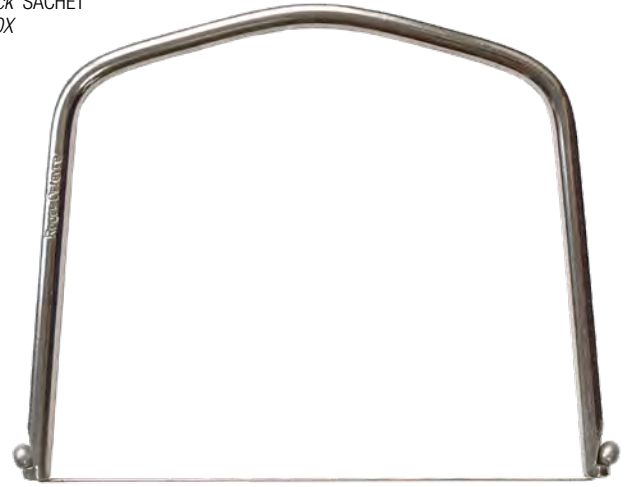

861650 LYRE COURBE *STAINLESS STEEL LYRE CURVED*

006V01630/13V60

100 mm

P/W 93 g

Pack SACHET

INOX

861750 LYRE SANS POIGNEE *STAINLESS STEEL LYRE
WITHOUT HANDLE*

003V24630/7V30

100 mm

P/W 35 g

Pack SACHET

INOX

RESTAURATION