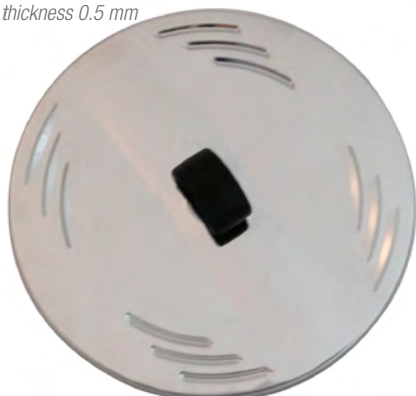

720912 COUVERCLE INOX ANTI
GRAS COLLECTION VAGUES
STAINLESS STEEL COVER / ANTI-GREASE
MODEL

008V45730/19V10

280/320 mm

P/W 346 g

Pack SACHET + CARTONNETTE

Epaisseur 0.5 mm / Inox aisi 430 *stainless steel aisi 430*
- thickness 0.5 mm