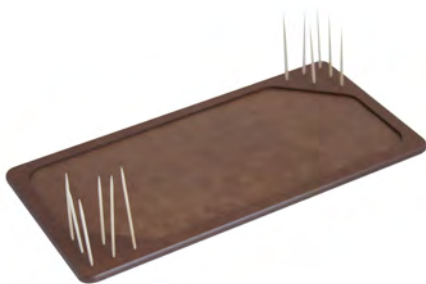

250867 PLANCHE A TAPAS *TAPAS*
BOARD PAPERSTONE

0015V63630/35V20
289X150X6 mm
P/W 394 g
Pack FILM
PAPERSTONE NOIR OU MARRON SLATE OR LEATHER
Livrée avec piques *delivered with toothpick*

110124
GUILLOTINE A SAUCISSON PAPERSTONE
SAUSAGE GUILLOTINE PAPERSTONE