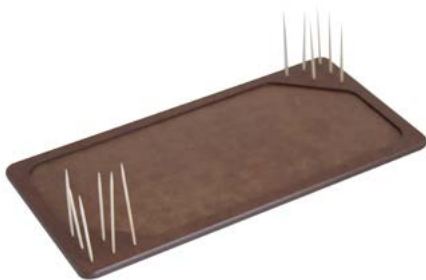

250867 PLANCHE A TAPAS *TAPAS BOARD PAPERSTONE*

0015V63630/35V20
289X150X6 mm
P/W 394 g
Pack FILM
PAPERSTONE NOIR OU MARRON SLATE OR LEATHER
Livrée avec piques *delivered with toothpick*

110124
GUILLOTINE A SAUCISSON PAPERSTONE
SAUSAGE GUILLOTINE PAPERSTONE