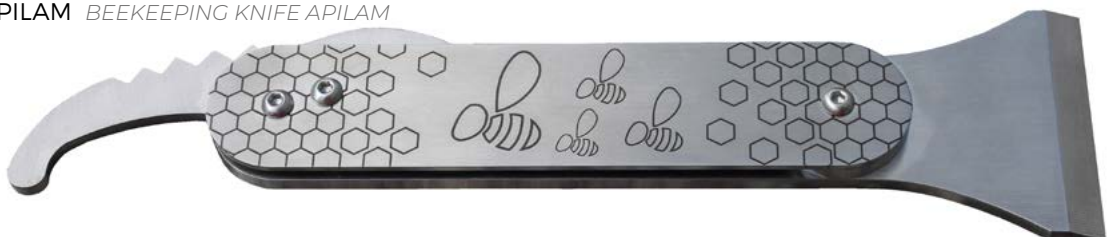

810513 COUTEAU APILAM *BEEKEEPING KNIFE APILAM*

0043V76830/79V40
185 mm
P/W 169 g
Pack VRAC
INOX
STAINLESS STEEL